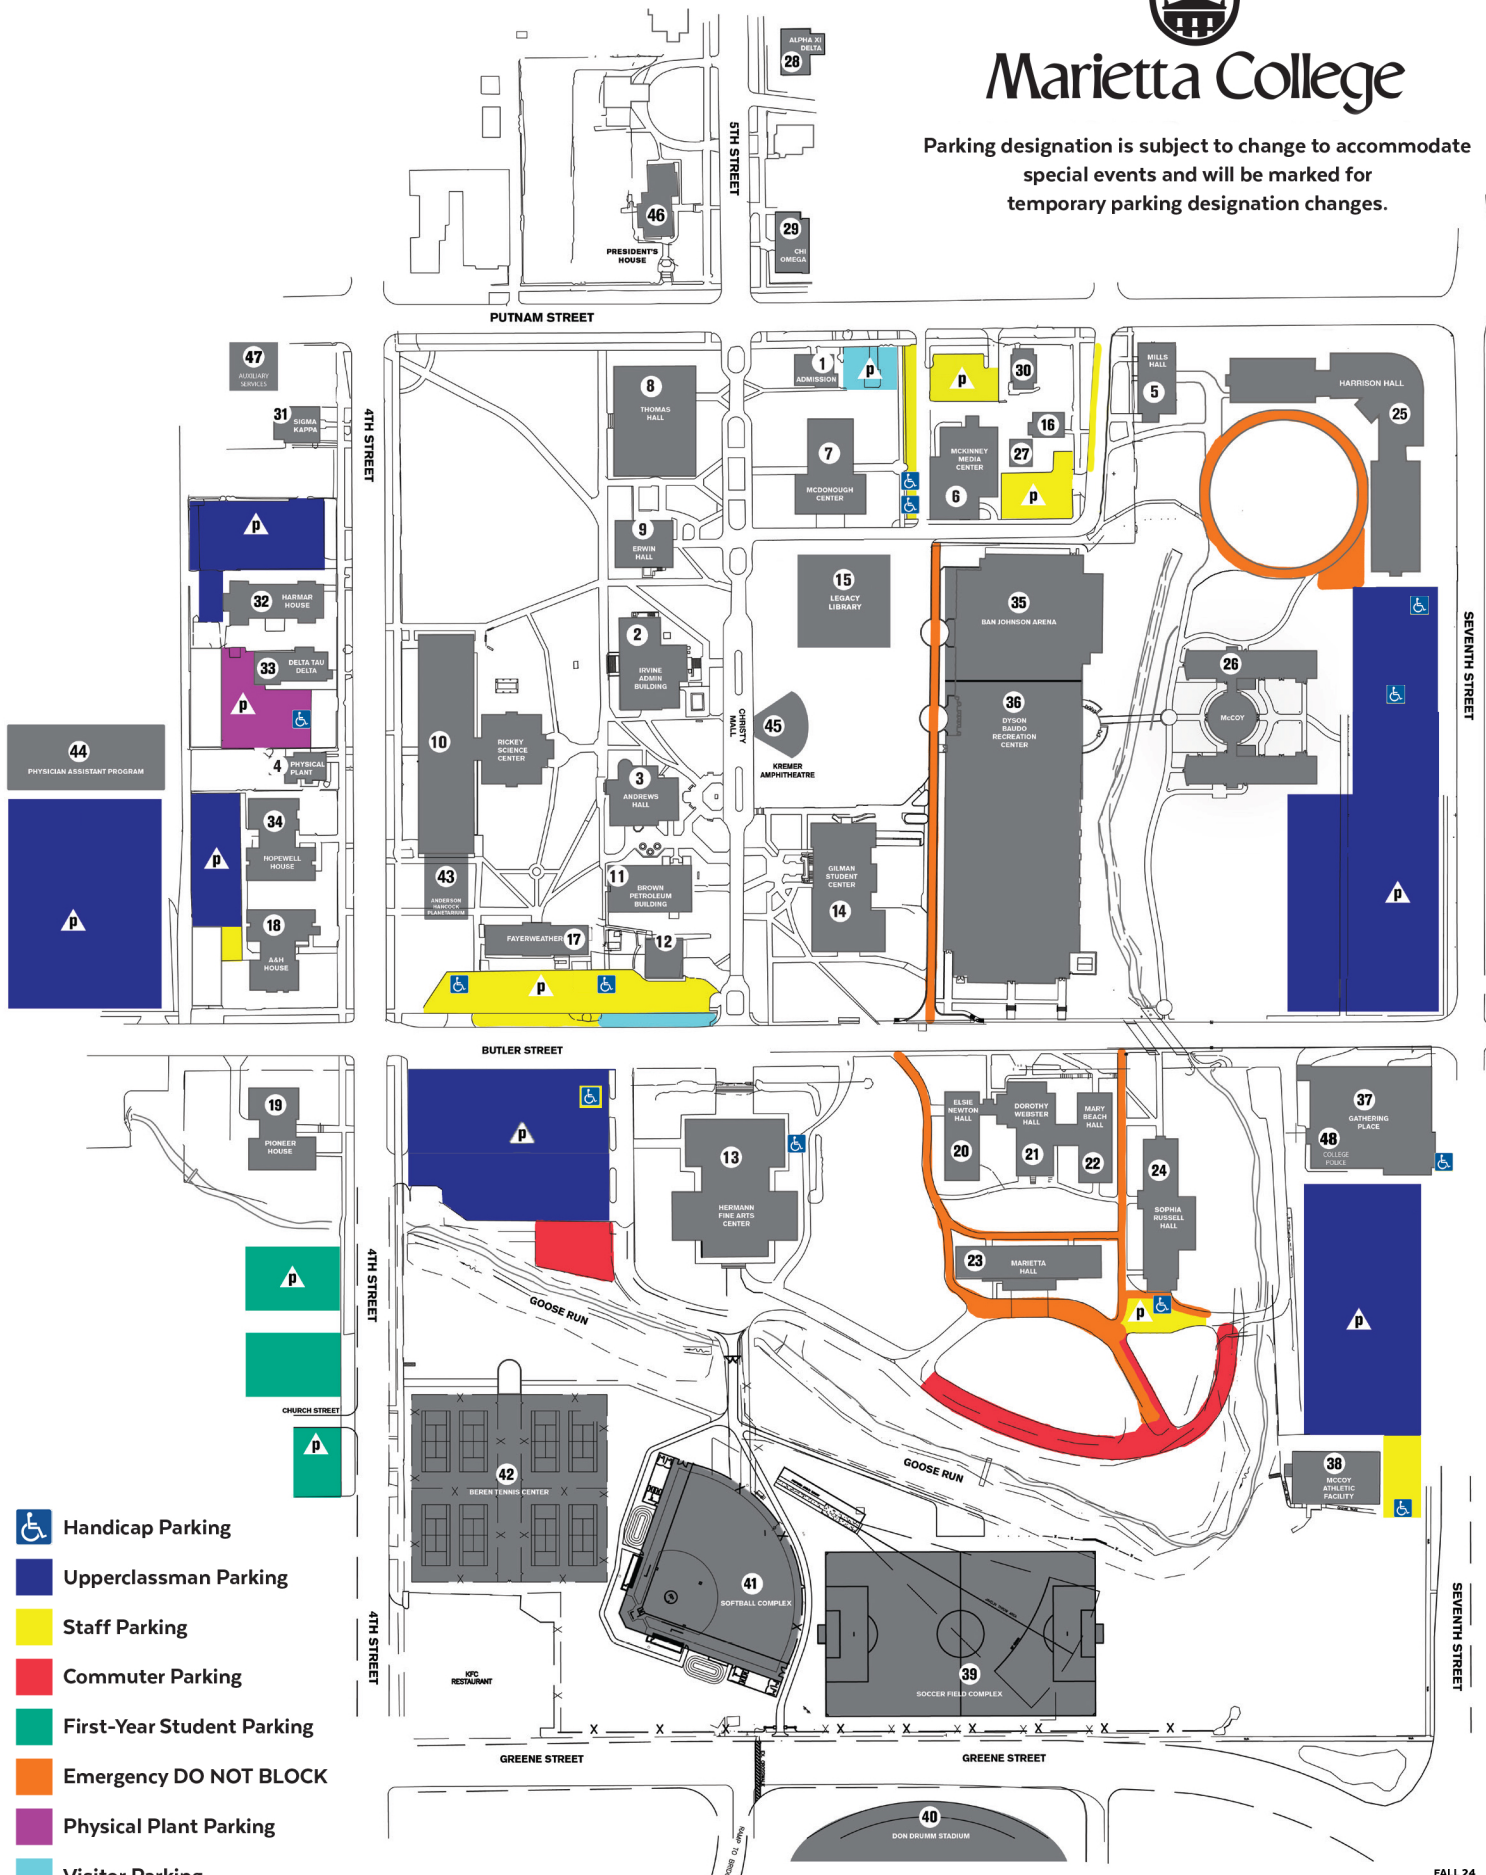

Marietta College

Parking designation is subject to change to accommodate special events and will be marked for temporary parking designation changes.

- Handicap Parking
- Upperclassman Parking
- Staff Parking
- Commuter Parking
- First-Year Student Parking
- Emergency DO NOT BLOCK
- Physical Plant Parking
- Visitor Parking